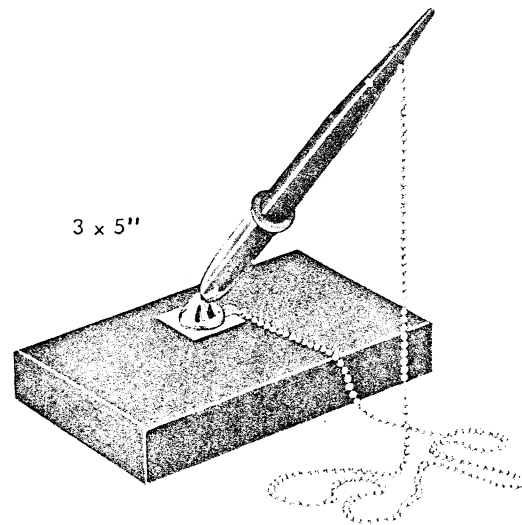

2206J
JET CRYSTAL
With 121SKD White Dot Pen $22.50
With 5SKD pen, pencil or ballpoint 15.00